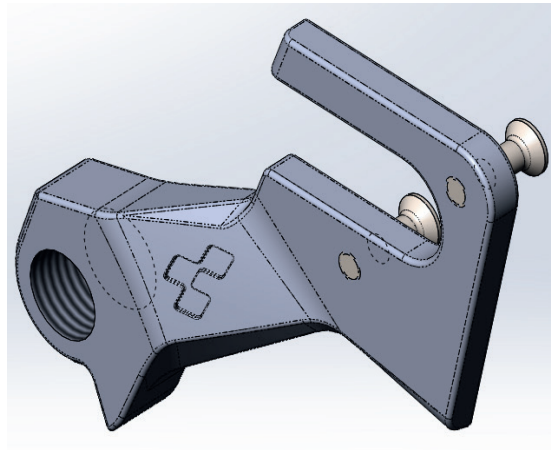

Schaltaugen - Drop outs

ART. 10066

386200 Cube Aerium C:68 SL LOW carbon ´n´grey 2020
386210 Cube Aerium C:68 SL HIGH carbon ´n´grey 2020
386300 Cube Aerium C:68 SLT Low carbon ´n´red 2020
386310 Cube Aerium C:68 SLT High carbon ´n´red 2020