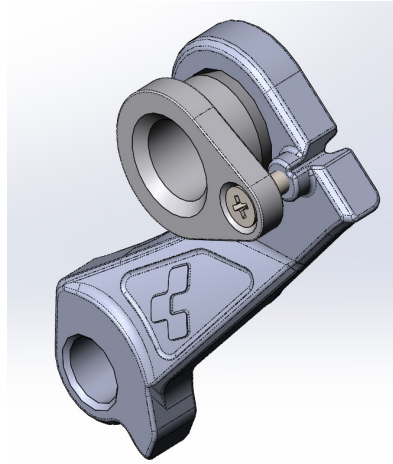

Schaltaugen - Drop outs

ART. 8653

328300 Cube Sting WS 140 HPC Race carbon 'n' rubinred 2020
328400 Cube Sting WS 140 HPC SL team ws 2020