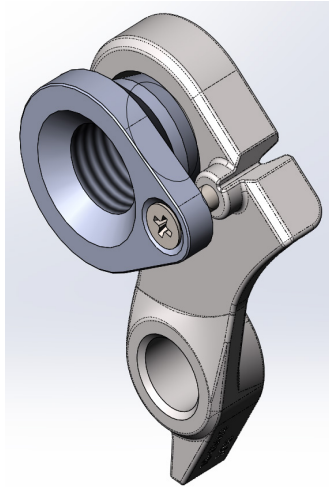

Schaltaugen - Drop outs

ART. 8652

354100 Cube Stereo 140 HPC Race 27.5 bluegrey ´n´red 2020
354200 Cube Stereo 140 HPC SL 27.5 carbon ´n´grey 2020
354300 Cube Stereo 140 HPC TM 27.5 grey ´n´orange 2020
355100 Cube Stereo 150 C:62 Race 29 grey ´n´carbon 2020

355200 Cube Stereo 150 C:62 SL 29 actionteam 2020
355300 Cube Stereo 150 C:68 TM 29 grey ´n´orange 2020
355400 Cube Stereo 150 C:68 SLT 29 carbon ´n´red 2020