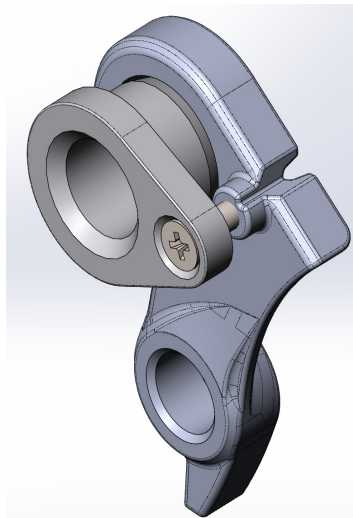

ART. 8654

379200 Cube Litening C:68X Race teamline 2020
379400 Cube Litening C:68X SLT carbon ´n´blue 2020
379500 Cube Litening C:68X Rahmenset proteam replica 2020
358200 Cube TW015 SL black ´n´orange 2020