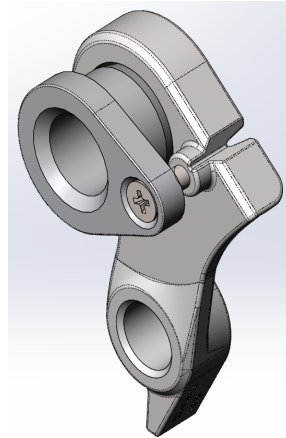

ART. 8651