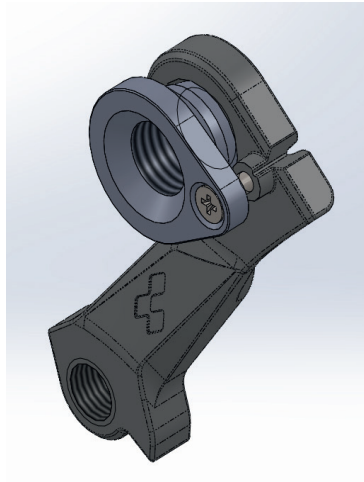

The background of the page is filled with several blue metal drop-out components. These are curved, hook-like parts with various hole configurations. Some have two small circular holes, while others have larger circular holes. The number "123" is embossed on some of the parts. The components are arranged in a scattered pattern across the white background, which has a subtle grey gradient at the bottom.

SCHALTAUGEN MY 2020

DROP OUTS MY 2020

Schaltaugen - Drop outs

ART. 10063

329300	Cube Axial WS Race iridium ´n´ aqua 2020	380210	Cube Nuroad Race FE black ´n´ iridium 2020
329600	Cube Axial WS C:62 SL team ws 2020	380300	Cube Nuroad SL titanium ´n´ orange 2020
339040	Cube Agree Hybrid C:62 Race carbon ´n´ white 2020	386100	Cube Aerium C:68 TT SL LOW carbon ´n´ white 2020
339050	Cube Agree Hybrid C:62 SL carbon ´n´ red 2020	386110	Cube Aerium C:68 TT SL HIGH carbon ´n´ white 2020
339150	Cube Agree Hybrid C:62 SLT black edition 2020	386420	Cube Aerium C:68 TT Rahmenset LOW carbon ´n´ white 2020
339200	Cube Nuroad Hybrid C:62 SL blue ´n´ blue 2020	386430	Cube Aerium C:68 TT Rahmenset HIGH carbon ´n´ white 2020
376400	Cube Attain SL black ´n´ grey 2020	388100	Cube Cross Race black ´n´ red 2020
376410	Cube Attain SL bluegrey ´n´ green 2020	388200	Cube Cross Race Pro grey ´n´ flashyellow 2020
378200	Cube Agree C:62 Race carbon ´n´ white 2020	388300	Cube Cross Race SL bluegrey ´n´ orange 2020
378210	Cube Agree C:62 Race bluegrey ´n´ orange 2020	388400	Cube Cross Race C:62 Pro carbon ´n´ green 2020
378300	Cube Agree C:62 SL carbon ´n´ flashyellow 2020	388500	Cube Cross Race C:62 SL teamline 2020
380200	Cube Nuroad Race black ´n´ greyblue 2020		